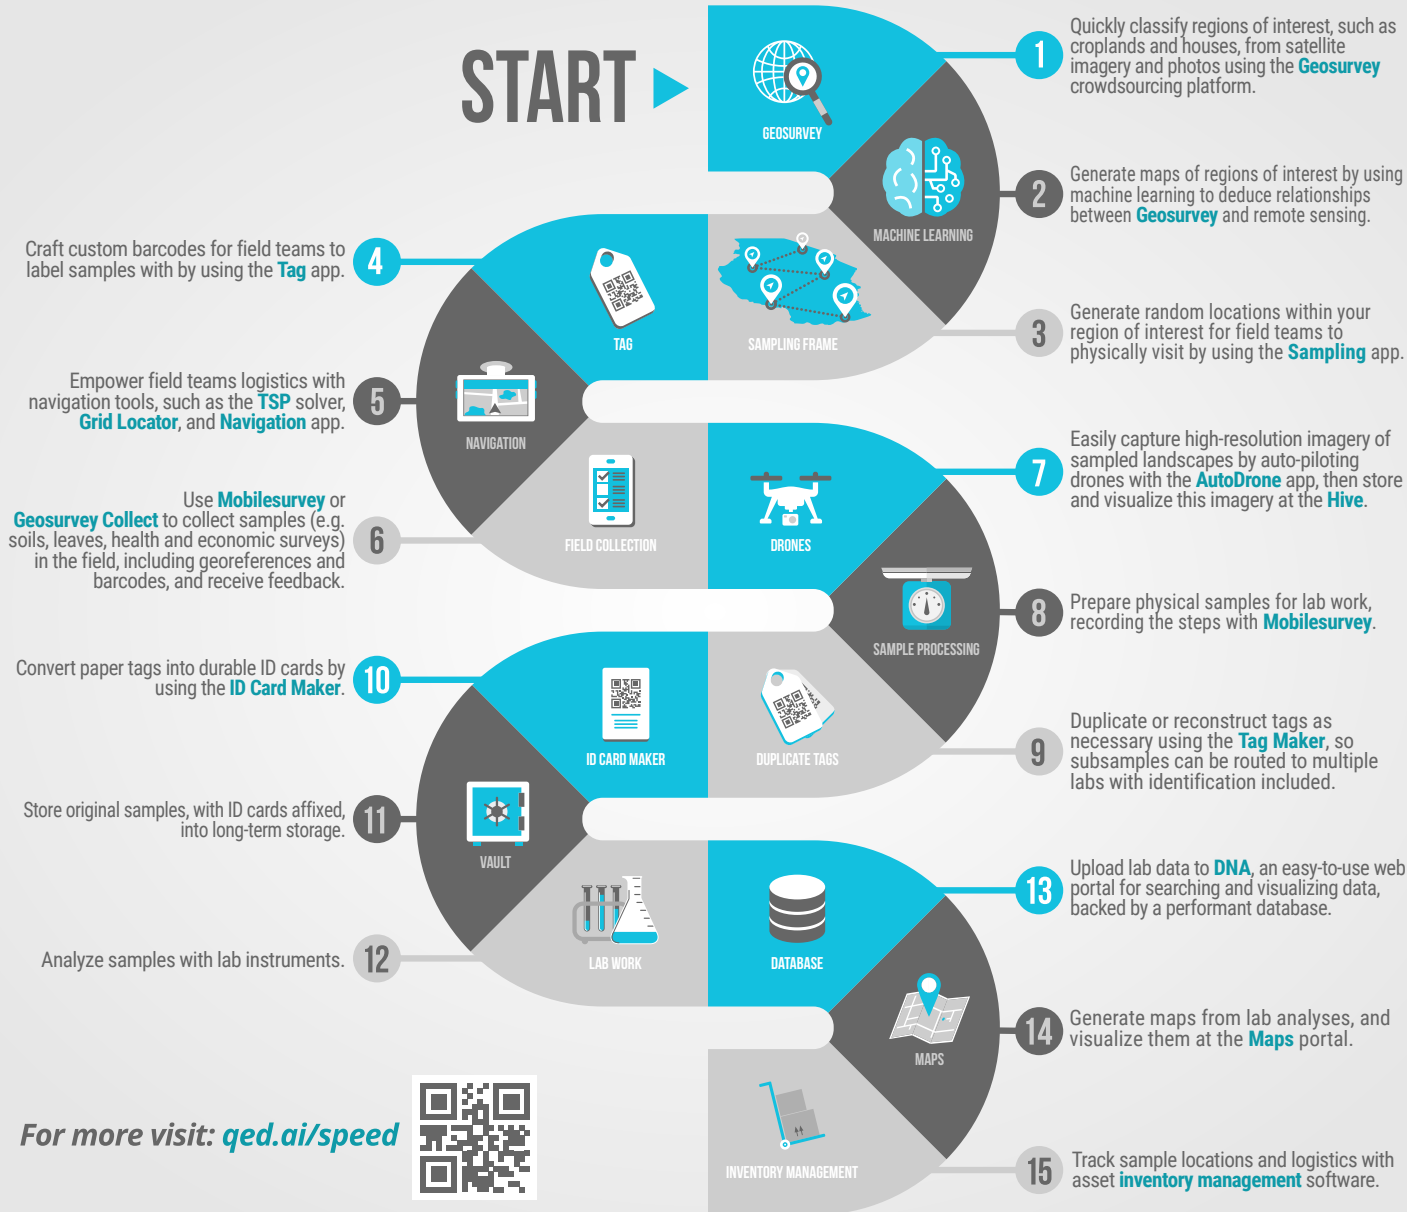

SPEED

SCALABLE PIPELINE FOR EFFICIENT EXTRACTION OF DATA

End-to-end technology solutions to support systematic geospatial data collection and analysis.

START ▶

QED APP LEGEND

- 1** geosurvey
- 3** sampling
- 4** tag
- 5** navigation
- 5** grid locator
- 5** tsp
- 7** autodrone
- 7** hive
- 6** **8** mobilesurvey
- 6** **8** geosurvey collect
- 9** tag maker
- 10** id card maker
- 13** dna
- 14** maps
- 15** inventory

For more visit: qed.ai/speed